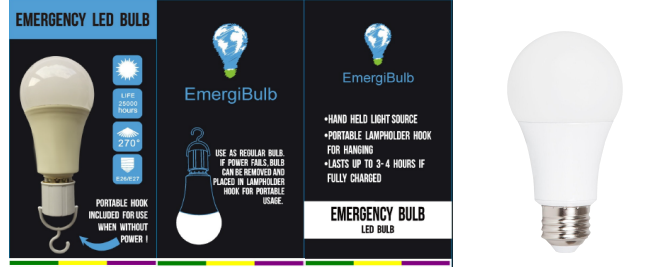

EmergiBulb

Cypress Lighting Technologies, LLC

P.O. Box 912 Robert, Louisiana 70455

985-817-9100

Features

- * **High Brightness:** 95LM-105LM per watt.
- * **Multi-Function Combination:** work as regular led bulb, emergency led bulb, camping light, torch, hook light, etc.
- * **Easy Installation:** screw into any suitable fixture or socket.
- * **Application:** camping , hiking, garden, home, office, warehouse, etc.

Item No	CL-BL01-9WE-XX	
Size	2. 1	.3
Power	9W	
Input Voltage	AC 100-240V	
AC Lumen Output	850LM	
CRI	Ra>80	
C.C.T	3000K-3500K (WW), 5000K-5500K(DW)	
Beam Angle	270°	
Raw Materials	Aluminum + Plastic (UL V0 level)	
Base	E26 (nickel plated aluminum, no rust)	
Battery	UL listed Lithium battery 2000mAh	o s o
Emergency Hours	3-4 hours	o o s o h O
Certificate	UL, CE, ROHS,	