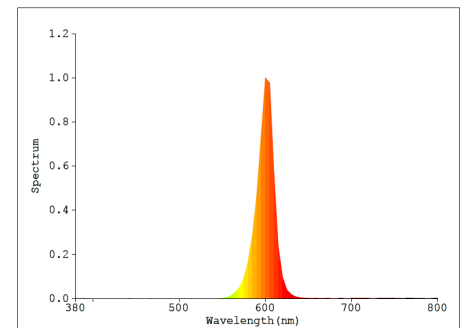

Packing:

Qty Per Carton	50
Carton Size:	40cm x 40cm x 31cm 15.75"x15.75"x12.25"
Net Weight/Carton	4.45 kgs 9.80 lbs
Gross Weight/Carton	4.95 kgs 10.90 lbs

Dimming:

NON-DIMMABLE

CL-G2A197W-590

SPECTRAL DISTRIBUTION